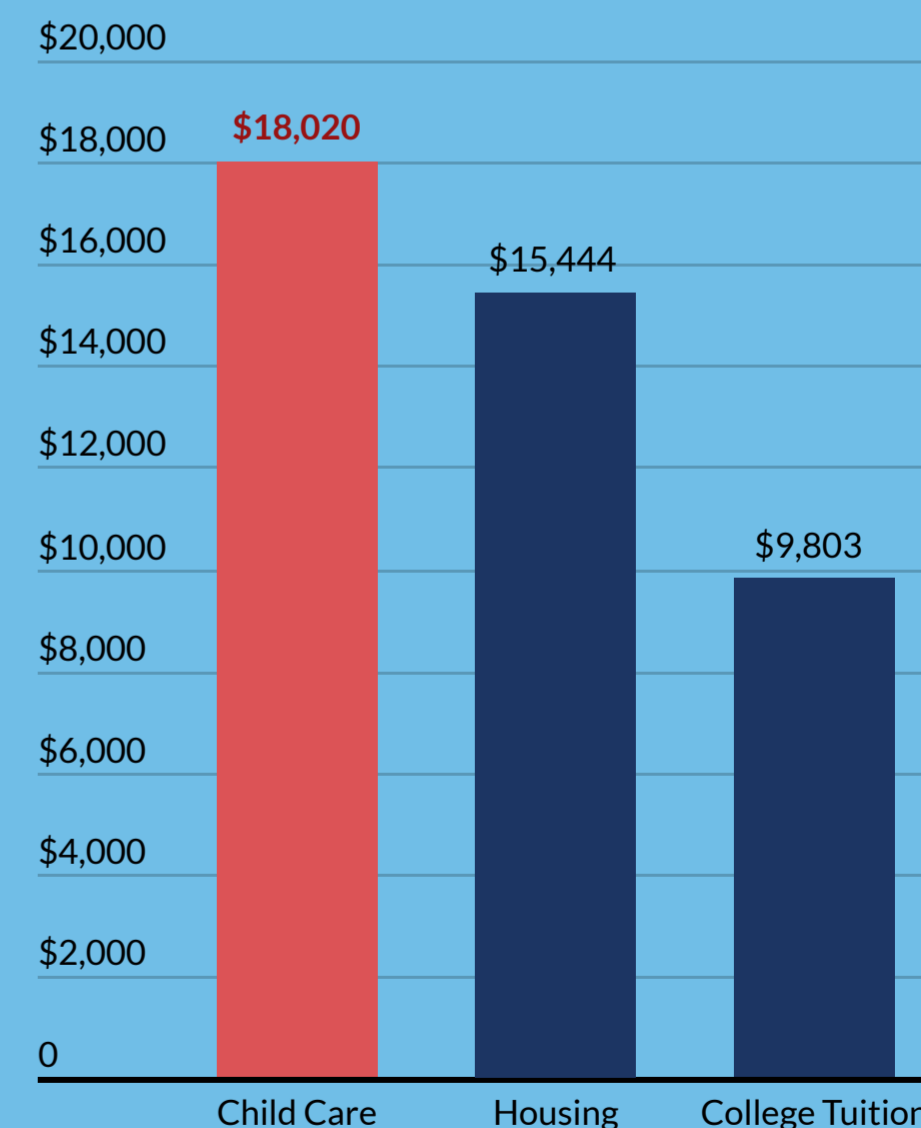

Annual Price of Child Care

The price of child care remains too high for many families.

In Missouri the average price of child care is:

\$5,949 per year

For an infant in family child care

\$5,686 per year

For a toddler in family child care

\$10,555 per year

For an infant in center-based child care

\$8,236 per year

For a toddler in center-based child care

Affordability of Child Care for Families

In all states, the price of child care in most settings, for most age groups, remains higher than what is considered affordable.

In Missouri:

- The median income for a married couple is **\$95,490**, which means center-based child care for an infant would use **11%** of family income.
- The median income for a single parent family is **\$29,088**, which means center-based child care for an infant would use **36%** of family income.

<7%

RECOMMENDED BY DEPT OF HEALTH AND HUMAN SERVICES

11%

OF MEDIAN INCOME FOR A MARRIED COUPLE FAMILY

36%

OF MEDIAN INCOME FOR A SINGLE PARENT FAMILY

Child Care vs. Household Expenses

When compared to other household expenses, child care often has the highest price.